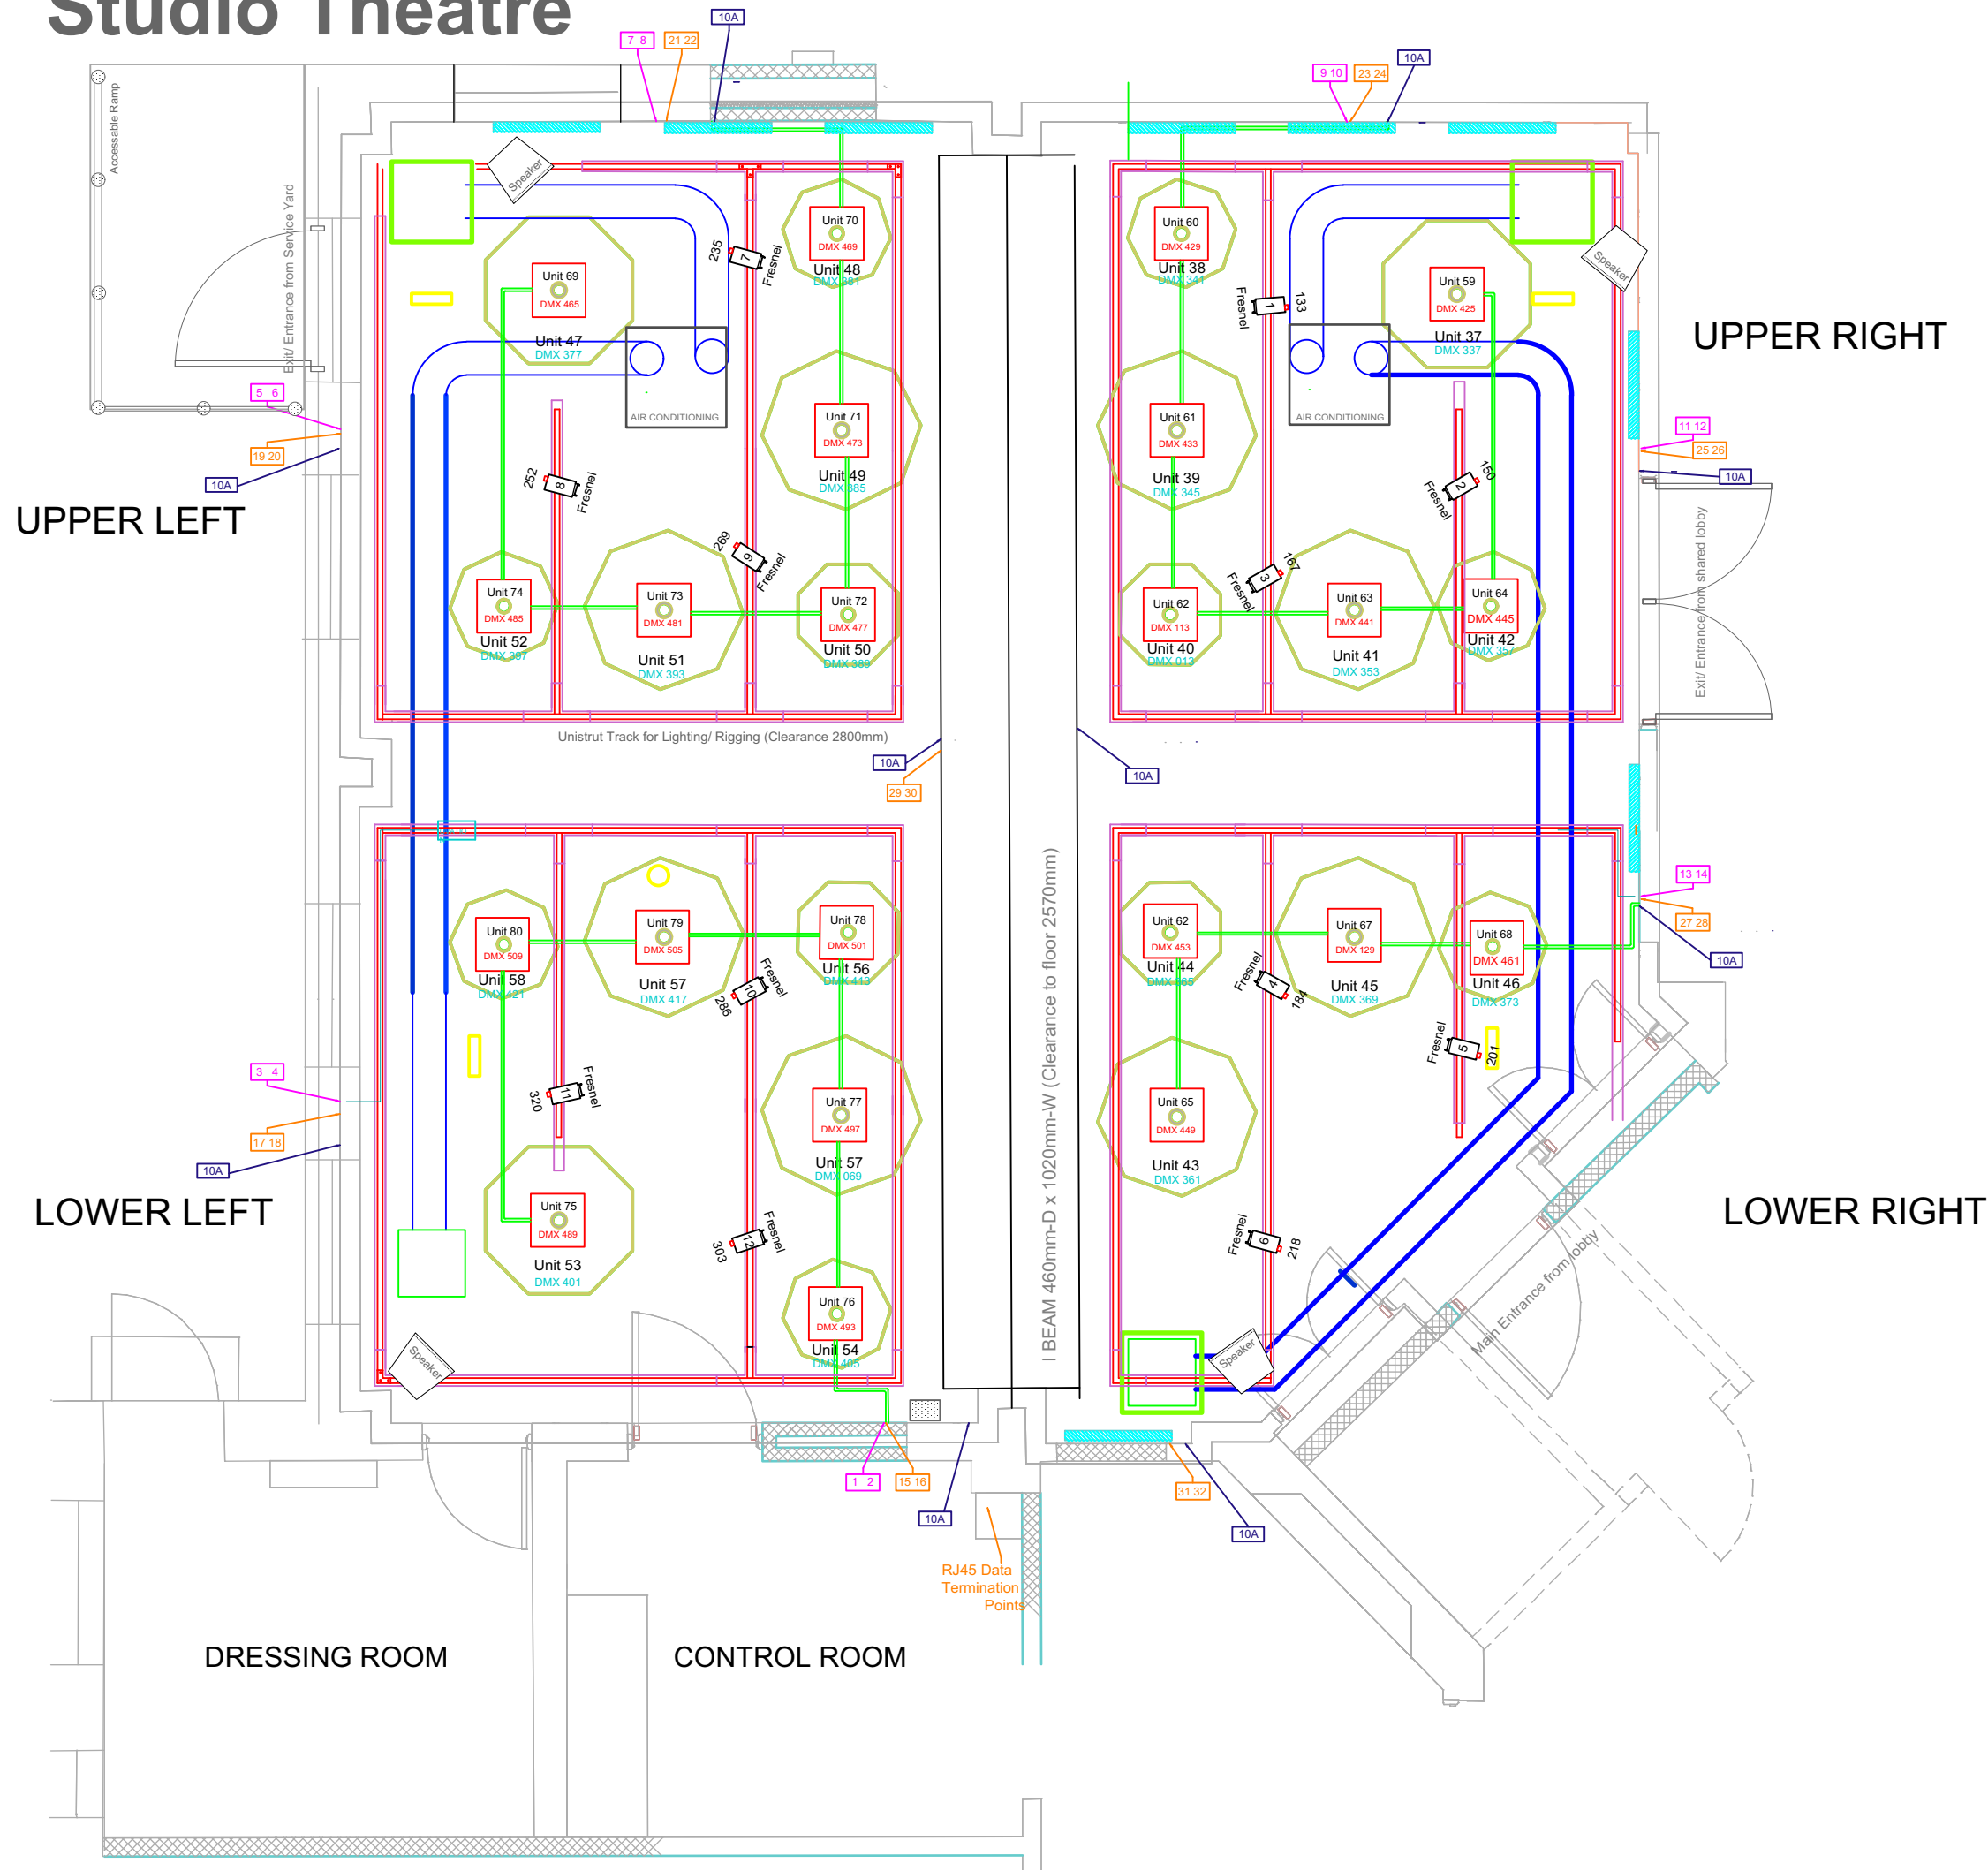

# Studio Theatre

Scale 1:50 Drawn by The Point Technical Department

**Studio Theatre: The Point**

**Notes:**

-  LED Fresnel with Zoom-Chauvet Ovation (RGBW)
-  RJ45 Data Connection To connect to DMX splitter in control room (High Level)
-  RJ45 Data Connection Points (Low Level)
-  Rigging: Unistrut with cable tray - Trim height 2800mm
-  Spotlight (LED RGBW)
-  Hexagon House Lights (LED RGBW)
-  Turbosound IQ8 (Active 2000w speaker)
-  Bluetooth control panel
-  Powercon Double sockets (Lighting Power 2x10A)

Full Technical Specification available [www.thepointeastleigh.co.uk](http://www.thepointeastleigh.co.uk)

Email: [thepointtechnical@eastleigh.gov.uk](mailto:thepointtechnical@eastleigh.gov.uk)