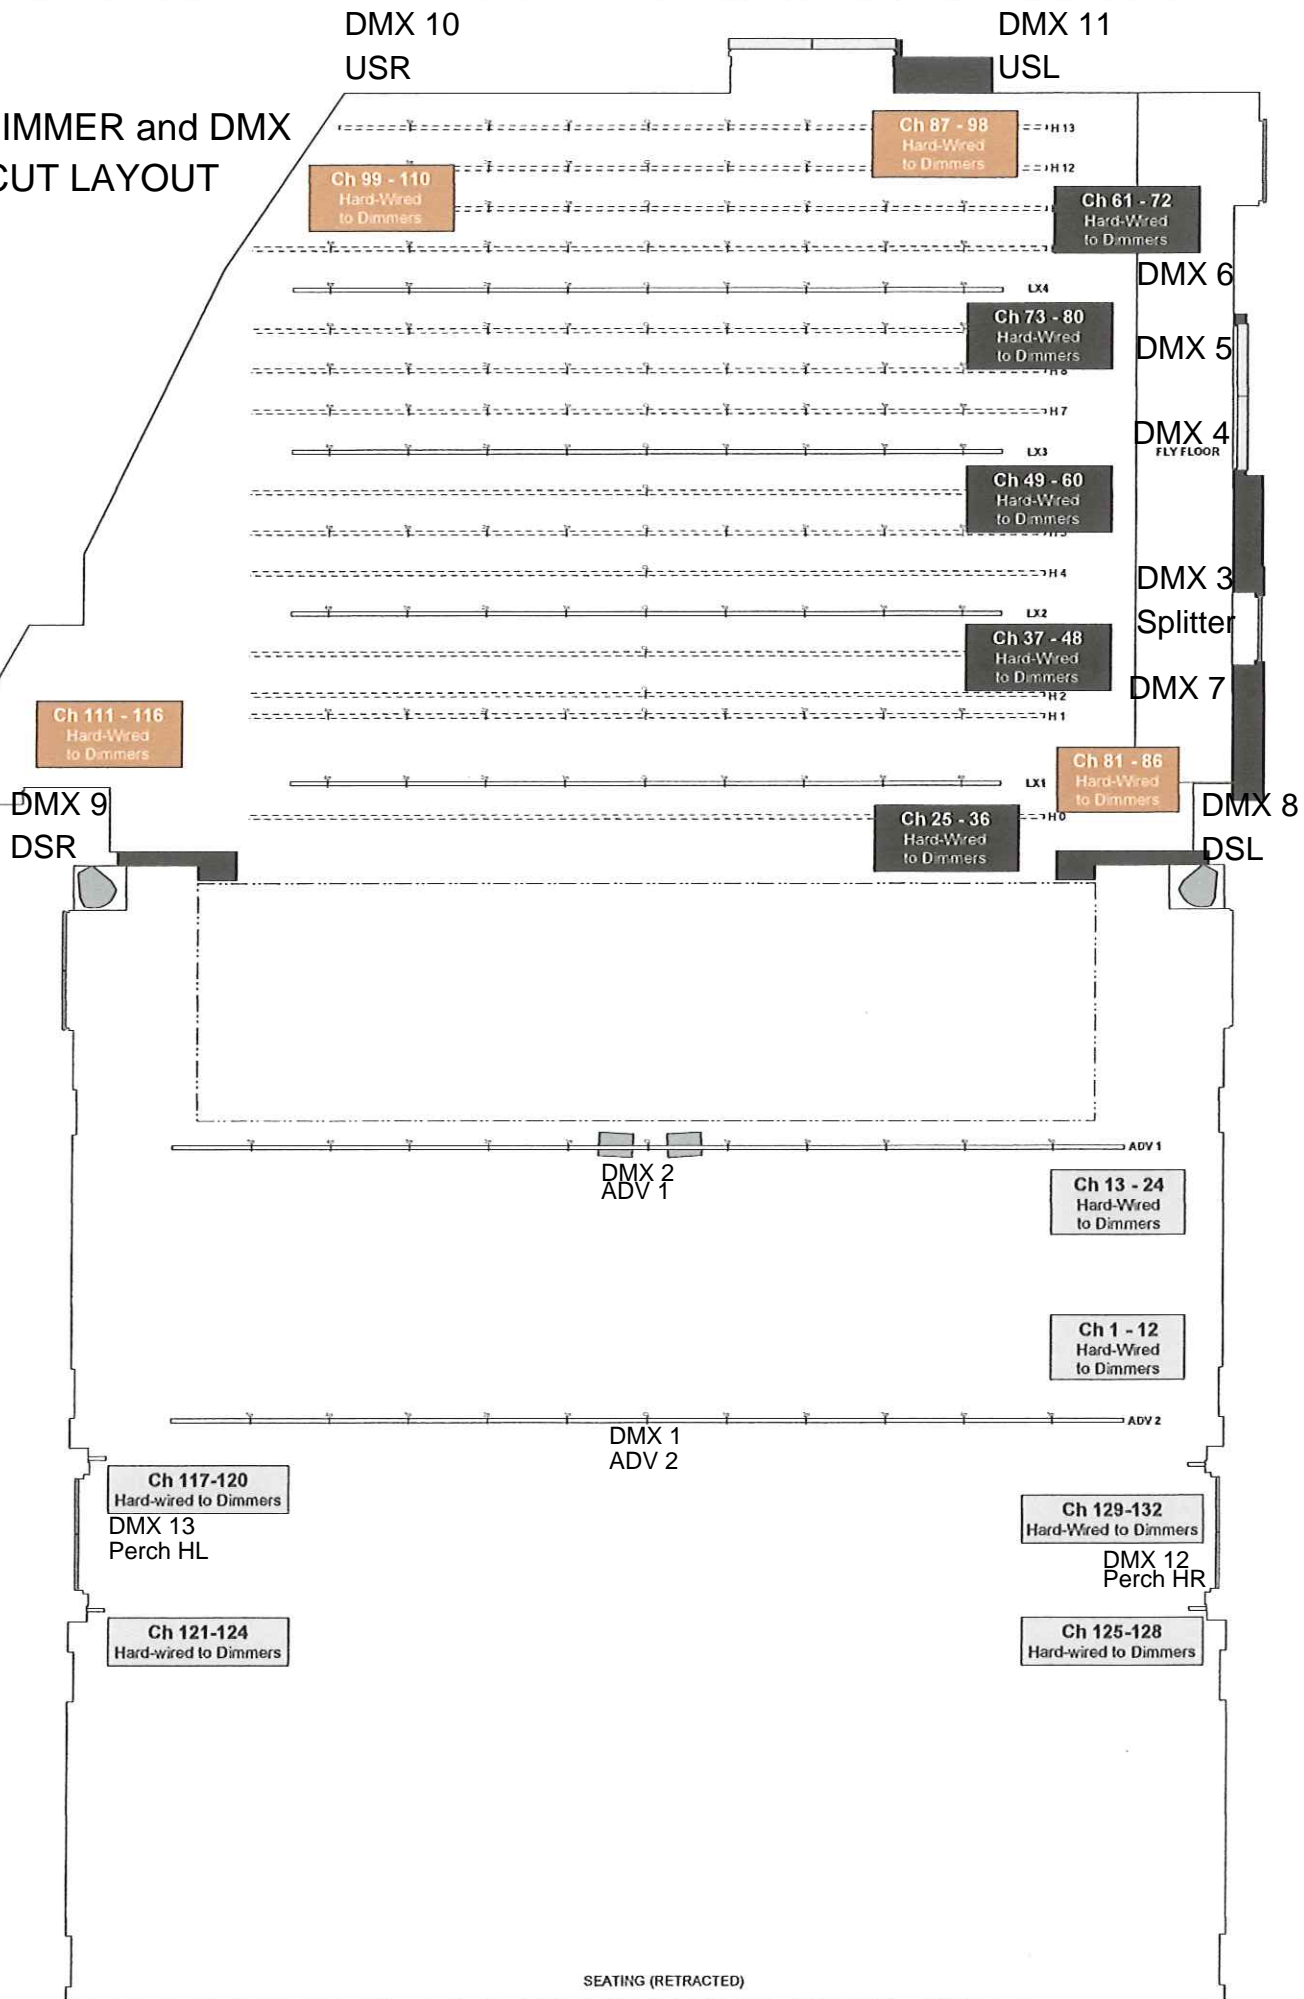

LX DIMMER and DMX CIRCUI T LAYOUT

DMX A
 DMX B
 DMX C (not used)

PLATE: **1**
 OF 1
 MADE BY: M. J. Bredbrook
 THE POINT THEATRE
 LX CIRCUIT LAYOUT
 M. J. Bredbrook
 Technical Services
 10, OCT 2017
 TEL & FAX: 01223 200606